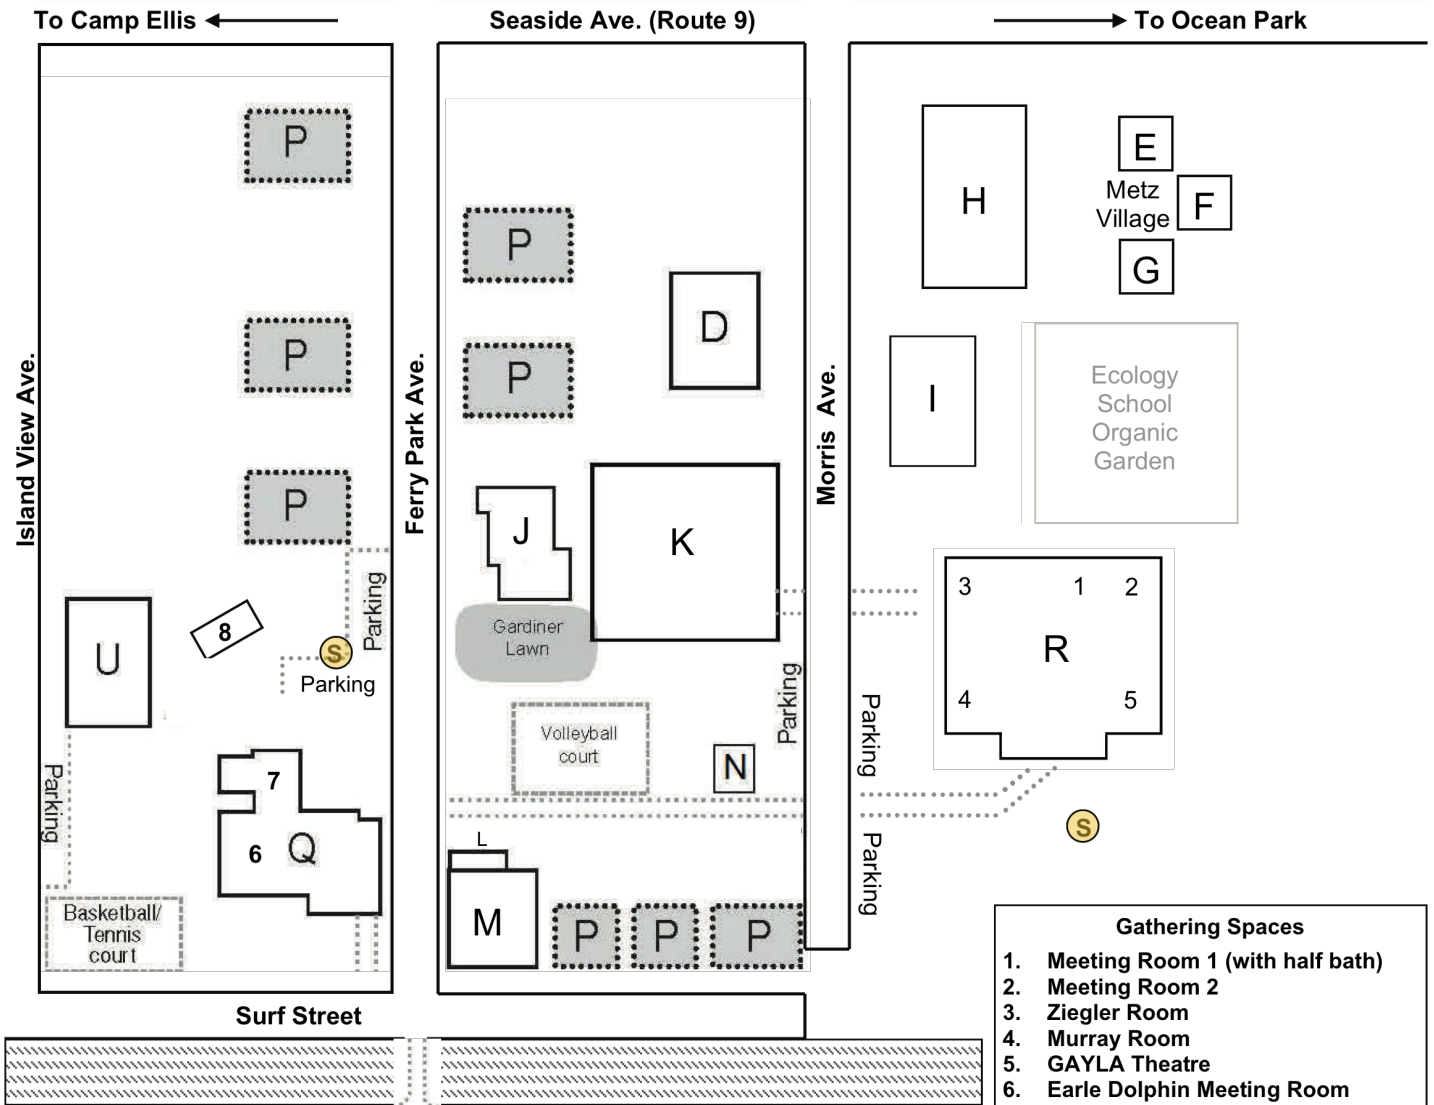

Ferry Beach Park Association Campus Map

- Gathering Spaces**
1. Meeting Room 1 (with half bath)
 2. Meeting Room 2
 3. Ziegler Room
 4. Murray Room
 5. GAYLA Theatre
 6. Earle Dolphin Meeting Room
 7. Art Room
 8. Screen House
 9. Grove Bonfire
- S** = Designated Smoking Area