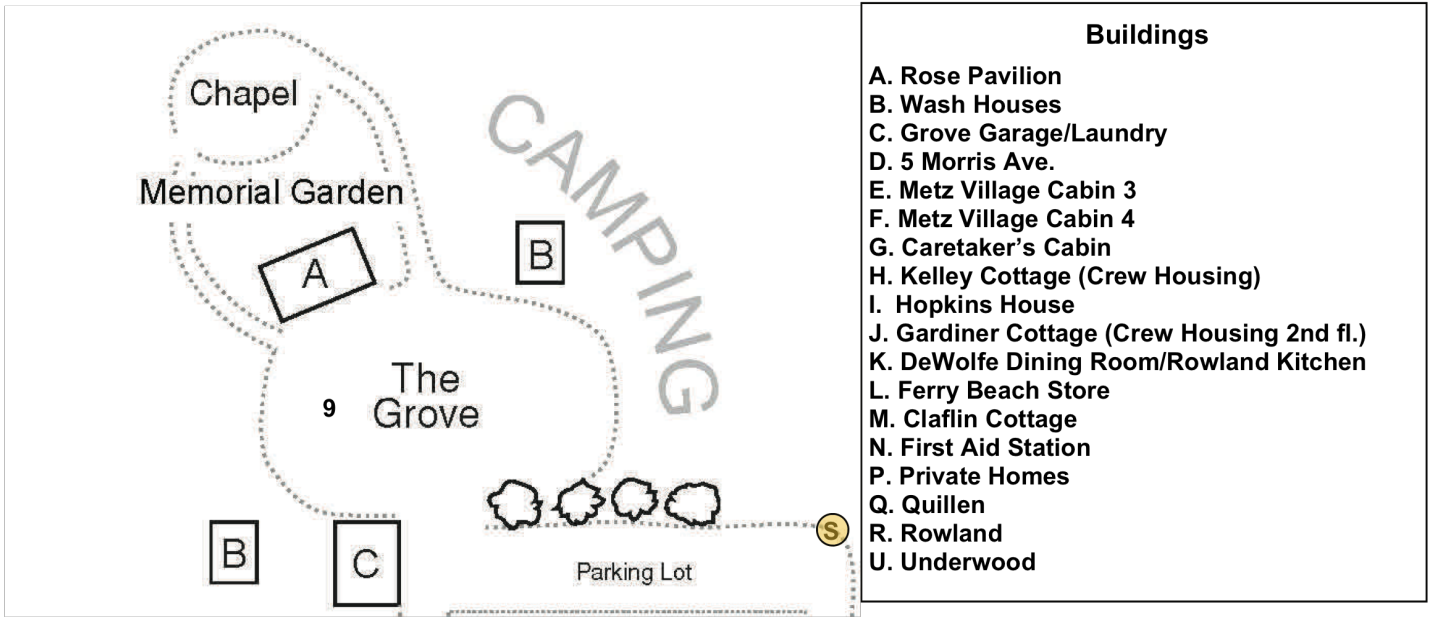

Ferry Beach Park Association Campus Map

- Gathering Spaces**
1. Meeting Room 1 (with half bath)
 2. Meeting Room 2
 3. Ziegler Room
 4. Murray Room
 5. GAYLA Theatre
 6. Earle Dolphin Meeting Room
 7. Art Room
 8. Screen House
 9. Grove Bonfire
- S** = Designated Smoking Area